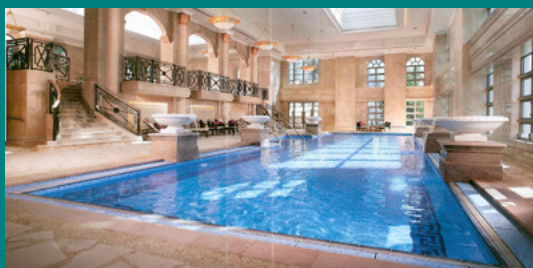

御龍山 The Palazzo

地址：新界沙田樂景街 28 號御龍山 11 座 28 樓 C 室

Address: Flat C, 28/F, Block 11, The Palazzo, 28 Lok King Street, Shatin, N.T.

建築面積 Gross Area：約 Approx 686 平方呎 s.f.

間隔：2 房、1 客廳、1 飯廳、1 露台、1 廚房、1 洗手間浴室

Layout: 2 bedrooms, 1 living room, 1 dining room, 1 balcony, 1 kitchen, 1 toilet & bathroom

現時租金 Existing Rental: HK$13,000(inclusive)

售價 For Sale： **5.3M**

羅馬式皇殿會所、火炭站上蓋、景觀開揚、望九肚山
Rome's style derby clubhouse; Direct access to/from Fotan Station;
An open view to Kau To Hill