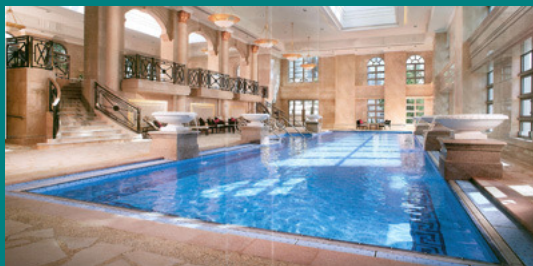

御龍山 The Palazzo

地址：新界沙田樂景街 28 號御龍山 11 座 28 樓 C 室

Address: Flat C, 28/F, Block 11, The Palazzo, 28 Lok King Street, Shatin, N.T.

建築面積 Gross Area：約 Approx 686 平方呎 s.f.

間隔：2 房、1 客廳、1 飯廳、1 露台、1 廚房、1 洗手間浴室

Layout: 2 bedrooms, 1 living room, 1 dining room, 1 balcony, 1 kitchen, 1 toilet & bathroom

租金 For Lease：HK$13,000

售價 For Sale：4.38M

羅馬式皇殿會所、火炭站上蓋、景觀開揚、望九肚山
Rome's style derby clubhouse; Direct access to/from Fotan Station;
An open view to Kau To Hill